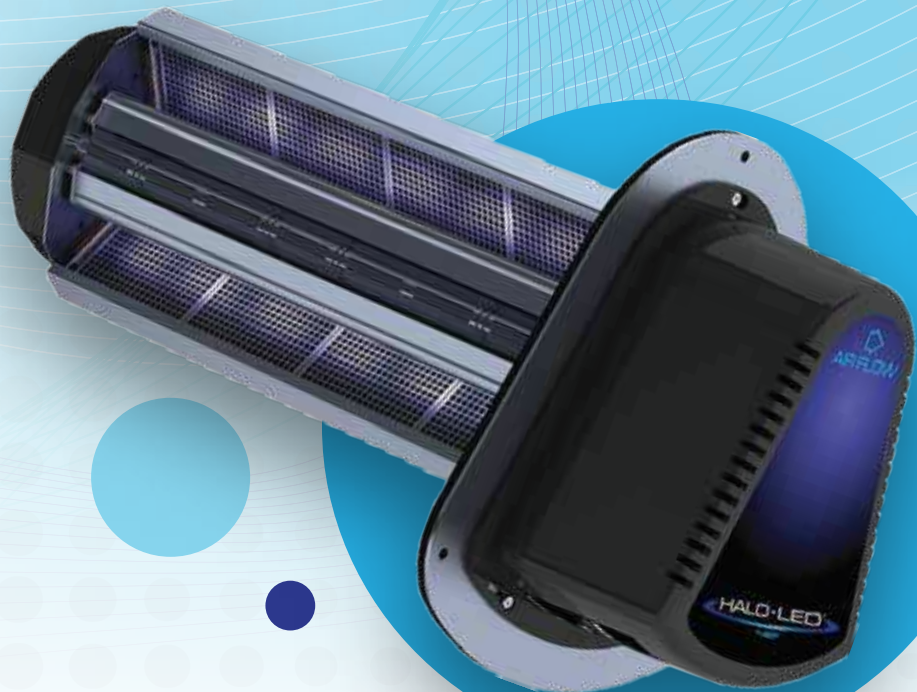

By *RGF*

WE ARE RGF®

HALO-LED™ Whole Home Air Purification System

HALO-LED™ whole home in-duct air purifier uses our revolutionary REME-LED® technology to help protect your air conditioned space. The HALO-LED™ is zero ozone certified and provides a longer product life with improved energy efficiency. Easily installed in new or existing air conditioning system ductwork, the HALO-LED™ actively reduces airborne bacteria, viruses, odors, mold and allergens ensuring excellent indoor air quality.

LED UV

LONG LIFE
CELL

HYBRID
CATALYST

H₂O₂

ZERO
OZONE

WHOLE
HOME

RGF
ENVIRONMENTAL GROUP, INC.

TO LEARN MORE, VISIT: RGF.COM

Why Use RGF's REME® Technology?

The HALO-LED™ is the industry's first LED in-duct, whole home and building air purification system that is both mercury free and zero ozone compliant. The HALO-LED™ proactively treats the air-conditioned space, reducing airborne and surface contaminants and pollutants. By combining REME-LED® UV technology along with RGF's proven PHI-CELL® and REME® technologies, the HALO-LED™ provides revolutionary indoor air purification.

ITEM#	REPLACEMENT CELL	ELECTRICAL	DIMENSIONS	SHIP WT.
REME-LED	PHIC-REME-LED	24 VAC/DC	14.25"L x 6.50"W x 7.50"H Probe 11" / Plate 6.50" x 7.50"	6.4 lbs
		0.7 Amps 17 Watts	362.5 mm x 165.1 mm x 190.5 mm Probe 279.4 mm / Plate 165.1 mm x 190.5 mm	2.90 kg