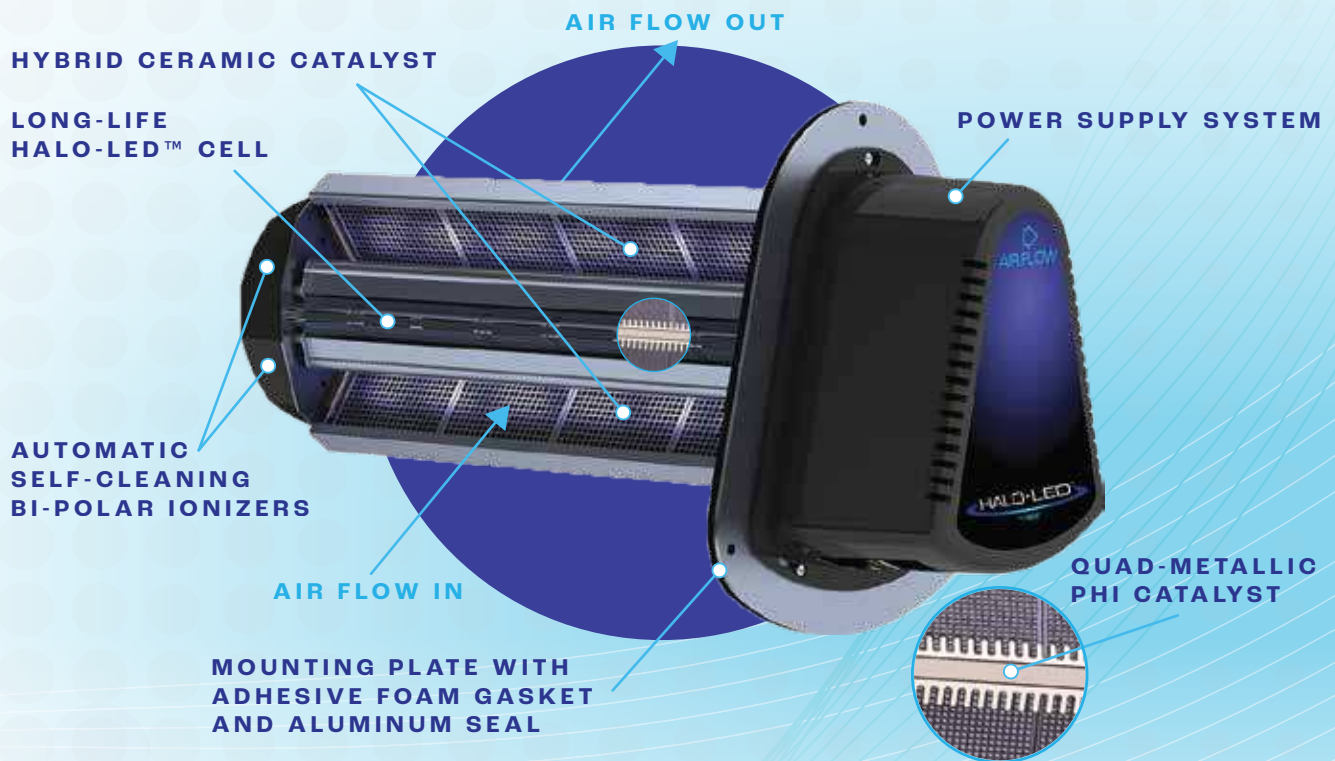

Why Use RGF's REME® Technology?

The HALO-LED™ is the industry's first LED in-duct, whole home and building air purification system that is both mercury free and zero ozone compliant. The HALO-LED™ proactively treats the air-conditioned space, reducing airborne and surface contaminants and pollutants. By combining REME-LED® UV technology along with RGF's proven PHI-CELL® and REME® technologies, the HALO-LED™ provides revolutionary indoor air purification.

HALO-LED™ Whole Home Air Purification System

NOTICE TO INSTALLER: This unit must be wired in series with the blower to cycle on/off with the blower. This installation is required in order to be in compliance with new safety standards and to ensure maximum energy efficiency and LED module service life.

ITEM#	REPLACEMENT CELL	ELECTRICAL	DIMENSIONS	SHIP WT.
REME-LED	PHIC-REME-LED	24 VAC/DC	14.25"L x 6.50"W x 7.50"H Probe 11" / Plate 6.50" x 7.50"	6.4 lbs
		0.7 Amps 17 Watts	362.5 mm x 165.1 mm x 190.5 mm Probe 279.4 mm / Plate 165.1 mm x 190.5 mm	2.90 kg

MATERIALS

Aluminum / Polymers

HVAC BLOWER SIZE

800 to 2,400 CFM (1359.2 m³/h – 4077.6 m³/h)

WARRANTY

7 years U.S. and Canada
(1 year international)

CELL REPLACEMENT

Recommended after 4.5 years

UL 1598:2021 Ed.5
CAN/CSA C22.2
No.250.0:2021

TO LEARN MORE, VISIT: RGF.COM

EPA Registration No. 067400-FL-001 | Approved for sale in California